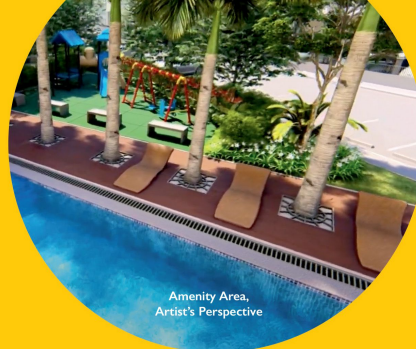

Site Design, Artist's Perspective

Hope

leads you closer to where the action is

Hope Residences is your home beside the mall. Fully integrated within the SM City Trece Martires complex, it offers a wide array of style, luxury, and comfort through shopping, dining, and living.

Hope
puts your loved ones first

Amenity Area,
Artist's Perspective

Amenity Area,
Artist's Perspective

Children's Playground,
Artist's Perspective

Hope Residences boasts of amenities focused on family time well spent. Soak in some sun in the swimming pool, relax your senses in the gazebo and landscaped areas, or perk up playtime with the kids in the lounge and play area. You don't need to drive out of the complex's premises to have a splendid time!